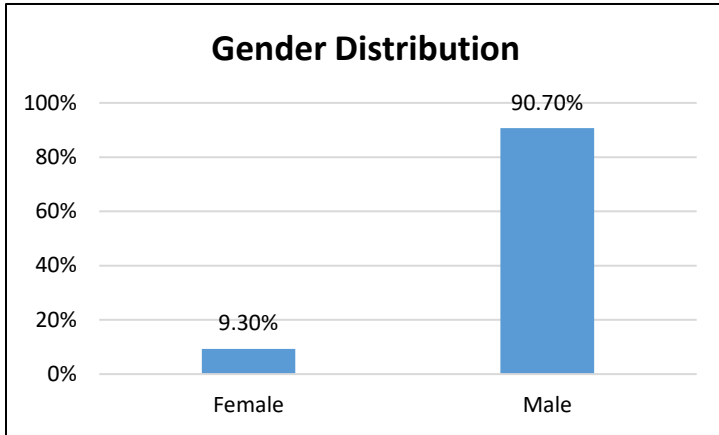

Pretrial Services Weekly Report

Electronic Monitoring Population Demographics 4/21/2023

Radio Frequency Monitoring (RF) population:	1,000
GPS Monitoring population:	732

Radio Frequency (RF) Monitoring

GPS Monitoring